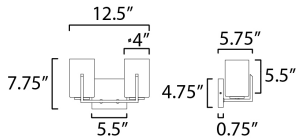

**MEASUREMENTS**

DIMENSION : 12.5" W x 7.75" H x 5.75" Ext  
 BACK PLATE : 5.5" W x 4.75" H x 5.5" HCO  
 HANGING WEIGHT : 2.34 lb

**LAMPING**

INPUT VOLTAGE : 120V  
 BULB : 2 x 60W Incandescent E26 Medium , 120W Total  
 BULB INCLUDED : (Not Included)  
 DIMMABLE : Y  
 LIGHTING\_DIRECTION : Up/Down