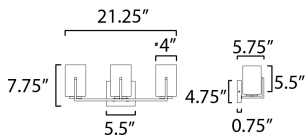

MEASUREMENTS

DIMENSION : 21.25" W x 7.75" H x 5.75" Ext
 BACK PLATE : 5.5" W x 4.75" H x 5.5" HCO
 HANGING WEIGHT : 3.04 lb

LAMPING

INPUT VOLTAGE : 120V
 BULB : 3 x 60W Incandescent E26 Medium , 180W Total
 BULB INCLUDED : (Not Included)
 DIMMABLE : Y
 LIGHTING_DIRECTION : Up/Down