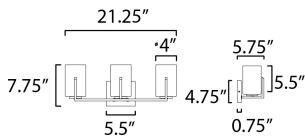

**MEASUREMENTS**

DIMENSION : 21.25" W x 7.75" H x 5.75" Ext  
 BACK PLATE : 5.5" W x 4.75" H x 5.5" HCO  
 HANGING WEIGHT : 3.04 lb

**LAMPING**

INPUT VOLTAGE : 120V  
 BULB : 3 x 60W Incandescent E26 Medium , 180W Total  
 BULB INCLUDED : (Not Included)  
 DIMMABLE : Y  
 LIGHTING\_DIRECTION : Up/Down