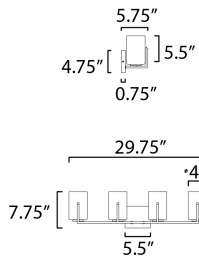

LAMPING

INPUT VOLTAGE : 120V
BULB : 4 x 60W Incandescent E26 Medium , 240W Total
BULB INCLUDED : (Not Included)
DIMMABLE :
LIGHTING_DIRECTION : Up/Down