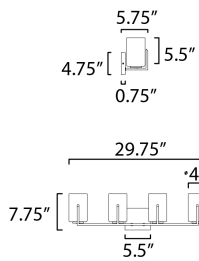

LAMPING

INPUT VOLTAGE : 120V
BULB : 4 x 60W Incandescent E26 Medium , 240W Total
BULB INCLUDED : (Not Included)
DIMMABLE : Y
LIGHTING_DIRECTION : Up/Down