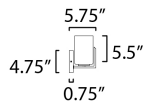

PRODUCT DESCRIPTION

Inspired by the Modernist architect Edward Dart, this collection features straight line frames finished in Satin Brass, Satin Nickel, or Matte Black that support Satin White glass cylinders for a clean and modern look. The frames' ends turn up before the glass in sharp mitered angles emphasizing a minimalist geometry popular in Modernist work.

FINISHES OPTION

- Black (BK)
- Satin Brass (SBR)
- Satin Nickel (SN)

GLASS

Satin White SW

MATERIAL

Steel, Glass

RATINGS

cETLus
Damp Location

ADDITIONAL

INSTALL UP/DOWN: Up/Down
OPERATING TEMPERATURE:
-20°C (-4°F), 40°C (104°F)

MEASUREMENTS

DIMENSION : 29.75" W x 7.75" H x 5.75" Ext
BACK PLATE : 5.5" W x 4.75" H x 5.5" HCO
HANGING WEIGHT : 4.62 lb

LAMPING

INPUT VOLTAGE : 120V
BULB : 4 x 60W Incandescent E26 Medium , 240W Total
BULB INCLUDED : (Not Included)
DIMMABLE : Y
LIGHTING_DIRECTION : Up/Down

Always consult a qualified electrician before installing any lighting product.

WESTERN DISTRIBUTION CENTER (HEADQUARTER)
253 NORTH VINELAND AVE | CITY OF INDUSTRY, CA 91746

EASTERN DISTRIBUTION CENTER
101 GARDNER PARK | PEACHTREE CITY, GA 30269

P. 626.956.4200 | F. 626.956.4225 | maximlighting.com