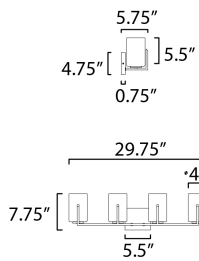

LAMPING

INPUT VOLTAGE : 120V
BULB : 4 x 60W Incandescent E26 Medium , 240W Total
BULB INCLUDED : (Not Included)
LIGHTING_DIRECTION : Up/Down