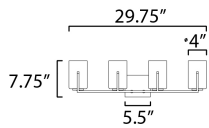

LAMPING

INPUT VOLTAGE : 120V
BULB : 4 x 60W Incandescent E26 Medium , 240W Total
BULB INCLUDED : (Not Included)
DIMMABLE : Y
LIGHTING_DIRECTION : Up/Down