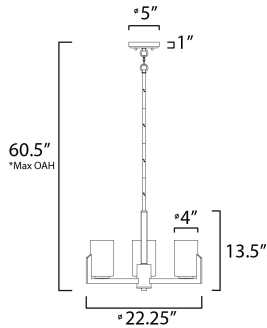

*max overall height

MEASUREMENTS

- DIMENSION : 22.25" L x 22.25" W x 13.5" H
- MAX OAH : 60.5" OAH
- CANOPY : 5" W x 1" H x 5" L
- HANGING WEIGHT : 5.69 lb

LAMPING

- INPUT VOLTAGE : 120V
- BULB : 3 x 60W Incandescent E26 Medium , 180W Total
- BULB INCLUDED : (Not Included)
- DIMMABLE : Y