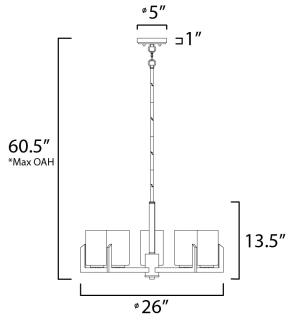

*max overall height

MEASUREMENTS

- DIMENSION : 22.25" L x 26" W x 13.5" H
- MAX OAH : 60.5" OAH
- CANOPY : 5" W x 1" H x 5" L
- HANGING WEIGHT : 7.72 lb

LAMPING

- INPUT VOLTAGE : 120V
- BULB : 5 x 60W Incandescent E26 Medium , 300W Total
- BULB INCLUDED : (Not Included)
- DIMMABLE : Y