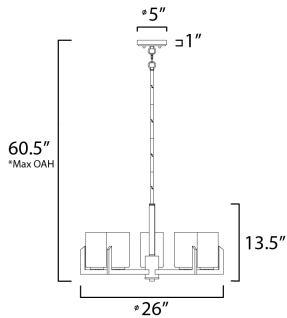

*max overall height

MEASUREMENTS

DIMENSION : 22.25" L x 26" W x 13.5" H
 MAX OAH : 60.5" OAH
 CANOPY : 5" W x 1" H x 5" L
 HANGING WEIGHT : 7.72 lb

LAMPING

INPUT VOLTAGE : 120V
 BULB : 5 x 60W Incandescent E26 Medium , 300W Total
 BULB INCLUDED : (Not Included)
 DIMMABLE : Y