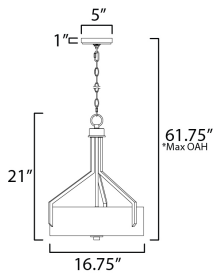

ADDITIONAL

OPERATING TEMPERATURE:
-20°C (-4°F), 40°C (104°F)

MEASUREMENTS

- DIMENSION : 16.75" L x 16.75" W x 21" H
- MAX OAH : 61.75" OAH
- CANOPY : 5" W x 1" H x 5" L
- HANGING WEIGHT : 9.95 lb

LAMPING

- INPUT VOLTAGE : 120V
- BULB : 3 x 60W Incandescent E26 Medium , 180W Total
- BULB INCLUDED : (Not Included)
- DIMMABLE : Y