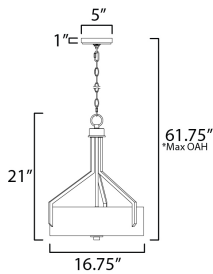

LAMPING

- INPUT VOLTAGE : 120V
- BULB : 3 x 60W Incandescent E26 Medium , 180W Total
- BULB INCLUDED : (Not Included)
- DIMMABLE : Y

*max overall height

Always consult a qualified electrician before installing any lighting product.