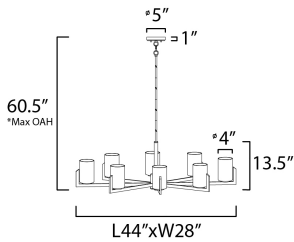

**MEASUREMENTS**

DIMENSION : 44" L x 28" W x 13.5" H  
 MAX OAH : 60.5" OAH  
 CANOPY : 5" W x 1" H x 5" L  
 HANGING WEIGHT : 12.21 lb

**LAMPING**

INPUT VOLTAGE : 120V  
 BULB : 8 x 60W Incandescent E26 Medium , 480W Total  
 BULB INCLUDED : (Not Included)  
 DIMMABLE : Y

\*max overall height

**FINISHES OPTION**

-  Black (BK)
-  Satin Brass (SBR)
-  Satin Nickel (SN)

**GLASS**

Satin White SW

**MATERIAL**

Steel, Glass

**RATINGS**