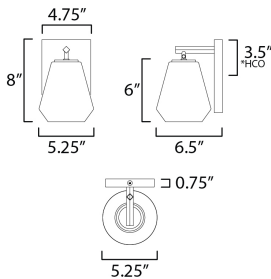

LAMPING

INPUT VOLTAGE : 120V
BULB : 1 x 60W Incandescent E26 Medium , 60W Total
BULB INCLUDED : (Not Included)
DIMMABLE : Triac or ELV (Phase Dim)
LIGHTING_DIRECTION : Up/Down