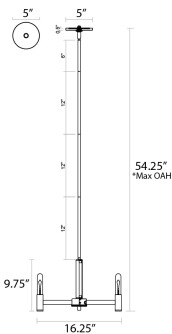

\*max overall height

**MEASUREMENTS**

DIMENSION : 16.25" L x 16.25" W x 9.75" H  
 MAX OAH : 54.25" OAH  
 CANOPY : 5" W x 0.5" H x 5" L  
 HANGING WEIGHT : 3.4 lb

**LAMPING**

INPUT VOLTAGE : 120V  
 BULB : 3 x 60W Incandescent E12 Candelabra , 180W Total  
 BULB INCLUDED : (Not Included)  
 DIMMABLE : Triac or ELV (Phase Dim)  
 LIGHTING\_DIRECTION : Up