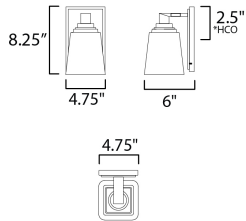

PRODUCT DESCRIPTION

A composition of square forms that feature a Clear tapered square glass shade, these bath vanities provide a transitional design that suits both modern and traditional spaces. Available in Matte Black, Polished Chrome, Satin Nickel, and Natural Aged Brass.