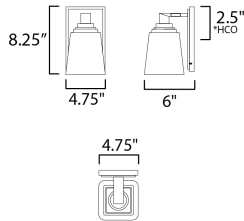

PRODUCT DESCRIPTION

A composition of square forms that feature a Clear tapered square glass shade, these bath vanities provide a transitional design that suits both modern and traditional spaces. Available in Matte Black, Polished Chrome, Satin Nickel, and Natural Aged Brass.