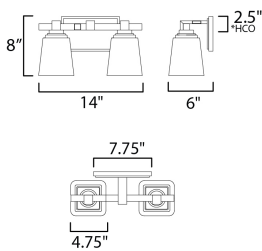

PRODUCT DESCRIPTION

A composition of square forms that feature a Clear tapered square glass shade, these bath vanities provide a transitional design that suits both modern and traditional spaces. Available in Matte Black, Polished Chrome, and Natural Aged Brass.