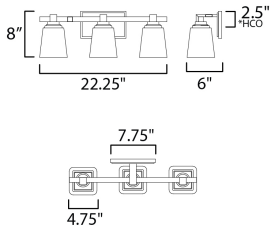

PRODUCT DESCRIPTION

A composition of square forms that feature a Clear tapered square glass shade, these bath vanities provide a transitional design that suits both modern and traditional spaces. Available in Matte Black, Polished Chrome, Satin Nickel, and Natural Aged Brass.