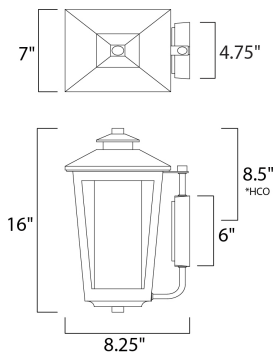

MEASUREMENTS

DIMENSION : 7" W x 16" H x 8.25" Ext
BACK PLATE : 4.75" W x 7" H x 8.5" HCO
HANGING WEIGHT : 5.9 lb

LAMPING

INPUT VOLTAGE : 120V
BULB : 1 x 60W Incandescent E26 Medium , 60W Total
BULB INCLUDED : (Not Included)
DIMMABLE : Yes

Always consult a qualified electrician before installing any lighting product.