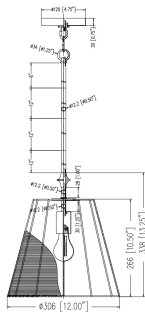

MEASUREMENTS

- DIMENSION : 12" L x 12" W x 13.25" H
- MAX OAH : 60" OAH
- CANOPY : 4.75" W x 0.75" H x 4.75" L
- HANGING WEIGHT : 3.41 lb

LAMPING

- INPUT VOLTAGE : 120V
- BULB : 1 x 60W Incandescent E26 Medium , 60W Total
- BULB INCLUDED : (Not Included)
- DIMMABLE : Triac or ELV (Phase Dim)