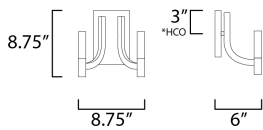

LAMPING

INPUT VOLTAGE : 120V
BULB : 2 x 60W Incandescent E12 Candelabra , 120W Total
BULB INCLUDED : (Not Included)
DIMMABLE : Yes
LIGHTING_DIRECTION : Up