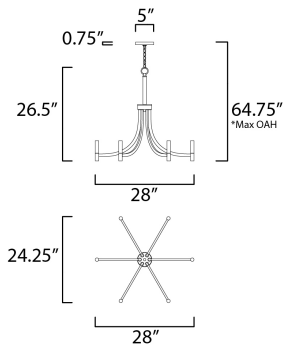

MEASUREMENTS

- DIMENSION : 28" W x 26.5" H
- MAX OAH : 64.75" OAH
- CANOPY : 5" W x 0.75" H x 5" L
- HANGING WEIGHT : 6.75 lb

LAMPING

- INPUT VOLTAGE : 120V
- BULB : 6 x 60W Incandescent E12 Candelabra , 360W Total
- BULB INCLUDED : (Not Included)
- DIMMABLE : Yes