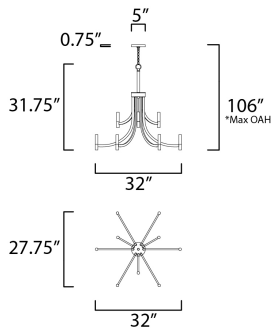

*max overall height

MEASUREMENTS

- DIMENSION : 32" W x 31.75" H
- MAX OAH : 106" OAH
- CANOPY : 5" W x 0.75" H x 5" L
- HANGING WEIGHT : 9.92 lb

LAMPING

- INPUT VOLTAGE : 120V
- BULB : 9 x 60W Incandescent E12 Candelabra , 540W Total
- BULB INCLUDED : (Not Included)
- DIMMABLE :