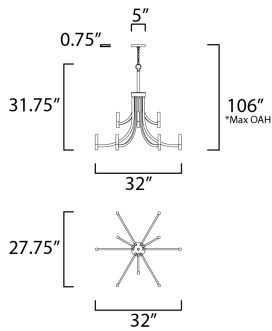

*max overall height

MEASUREMENTS

DIMENSION : 32" W x 31.75" H
 MAX OAH : 106" OAH
 CANOPY : 5" W x 0.75" H x 5" L
 HANGING WEIGHT : 9.92 lb

LAMPING

INPUT VOLTAGE : 120V
 BULB : 9 x 60W Incandescent E12 Candelabra , 540W Total
 BULB INCLUDED : (Not Included)
 DIMMABLE : Yes