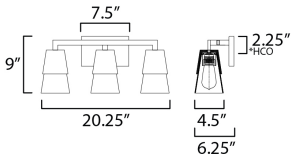

PRODUCT DESCRIPTION

Capped by wood finished in Walnut, this series of bath vanity sconces feature conical Clear Glass shades. Contrasting Matte Black frames of squared tubing add clean geometry to the design. Use decorative lamps in the shades to complete the look.