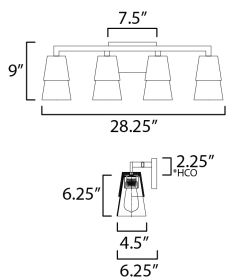

PRODUCT DESCRIPTION

Capped by wood finished in Walnut, this series of bath vanity sconces feature conical Clear Glass shades. Contrasting Matte Black frames of squared tubing add clean geometry to the design. Use decorative lamps in the shades to complete the look.

MEASUREMENTS

DIMENSION : 28.25" W x 9" H x 6.25" Ext
 BACK PLATE : 7.5" W x 4.75" H x 2.25" HCO
 HANGING WEIGHT : 6.82 lb

LAMPING

INPUT VOLTAGE : 120V
 BULB : 4 x 60W Incandescent E26 Medium , 240W Total
 BULB INCLUDED : (Not Included)
 DIMMABLE :
 LIGHTING_DIRECTION : Up/Down