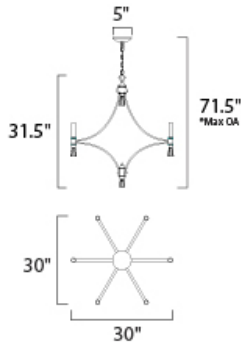

*max overall height of fixture

MEASUREMENTS

- DIMENSION : 30" L x 30" W x 31.5" H
- MAX OAH : 71.75" OAH
- CANOPY : 5" W x 1" H x 5" L
- HANGING WEIGHT : 20.9 lb

LAMPING

- INPUT VOLTAGE : 120V
- BULB : 6 x 40W Incandescent E12 Candelabra , 240W Total
- BULB INCLUDED : (Not Included)
- DIMMABLE : Yes