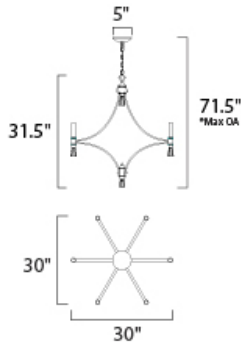

*max overall height of fixture

MEASUREMENTS

DIMENSION : 35" L x 35" W x 31.5" H
 CANOPY : 5" W x 1" H x 5" L
 HANGING WEIGHT : 22 lb

LAMPING

INPUT VOLTAGE : 120V
 BULB : 6 x 40W Incandescent E12 Candelabra , 240W Total
 BULB INCLUDED : (Not Included)
 DIMMABLE : Yes