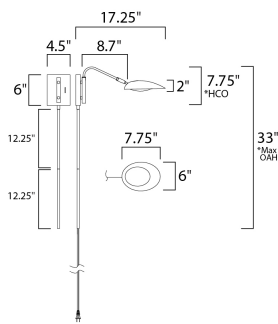

PRODUCT DESCRIPTION

Inspired by Mid-Century Modern design, this collection features tapered hoods that conceal LED modules that can be adjusted to direct the light. The Black finish with contrasting Satin Brass accents softens the look to work in a broader range of design. The wall pin up lamps work great at bedside while the floor lamp version is at home next to a chair.

MEASUREMENTS

DIMENSION : 6" L 7.75" H x 17.25" Ext
MAX OAH : 4.5" W x 6" H
HANGING WEIGHT : 2.64 lb

LAMPING

INPUT VOLTAGE : 120V
LUMENS : 520 Rated (455 Del.)
BULB : 1 x 6.5W LED AC Integrated , 6W Total
BULB INCLUDED : (Integrated)
DIMMABLE : Triac CL
CRI : 80 CRI
COLOR_TEMP : 3000K
LIGHTING_DIRECTION : Down

FINISHES OPTION

Black / Satin Brass (BKSBR)

MATERIAL

Aluminum, Acrylic

RATINGS

cETLus
Damp Location

ADDITIONAL

INSTALL UP/DOWN: Down
RATED LIFE 35000 Hours
OPERATING TEMPERATURE:
-20°C (-4°F), 40°C (104°F)

Always consult a qualified electrician before installing any lighting product.