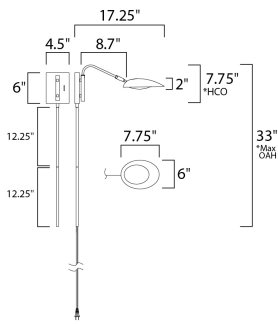

PRODUCT DESCRIPTION

Inspired by Mid-Century Modern design, this collection features tapered hoods that conceal LED modules that can be adjusted to direct the light. The Black finish with contrasting Satin Brass accents softens the look to work in a broader range of design. The wall pin up lamps work great at bedside while the floor lamp version is at home next to a chair.

MEASUREMENTS

- DIMENSION : 6" L 7.75" H x 17.25" Ext
- MAX OAH : 4.5" W x 6" H
- HANGING WEIGHT : 2.64 lb

LAMPING

- INPUT VOLTAGE : 120V
- LUMENS : 520 Rated (455 Del.)
- BULB : 1 x 6.5W LED AC Integrated , 6W Total
- BULB INCLUDED : (Integrated)
- DIMMABLE : Triac CL
- CRI : 80 CRI
- COLOR_TEMP : 3000K
- LIGHTING_DIRECTION : Down

FINISHES OPTION

- Black / Satin Brass (BKSBR)

MATERIAL

Aluminum, Acrylic

RATINGS

cETLus
Damp Location

ADDITIONAL

INSTALL UP/DOWN: Down
RATED LIFE 35000 Hours
OPERATING TEMPERATURE:
-20°C (-4°F), 40°C (104°F)

Always consult a qualified electrician before installing any lighting product.