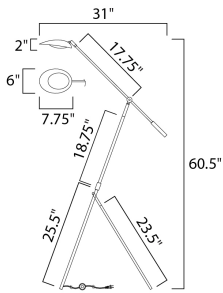

PRODUCT DESCRIPTION

Inspired by Mid-Century Modern design, this collection features tapered hoods that conceal LED modules that can be adjusted to direct the light. The Black finish with contrasting Satin Brass accents softens the look to work in a broader range of design. The wall pin up lamps work great at bedside while the floor lamp version is at home next to a chair.

MEASUREMENTS

DIMENSION : 6" L x 31" W x 60.5" H
 HANGING WEIGHT : 6.38 lb

LAMPING

INPUT VOLTAGE : 120V
 LUMENS : 520 Rated (455 Del.)
 BULB : 1 x 6.5W LED AC Integrated , 6W Total
 BULB INCLUDED : (Integrated)
 DIMMABLE : Triac CL
 CRI : 80 CRI
 COLOR_TEMP : 3000K

FINISHES OPTION

 Black / Satin Brass (BKSBR)

MATERIAL

Aluminum, Acrylic

RATINGS

cETLus
 Dry Location

ADDITIONAL

RATED LIFE 35000 Hours
 OPERATING TEMPERATURE:
 -20°C (-4°F), 40°C (104°F)