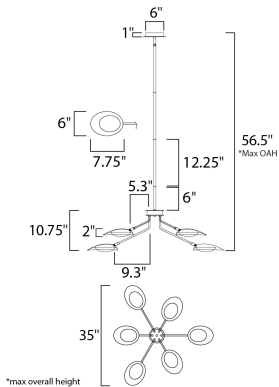

MEASUREMENTS

DIMENSION : 35" L x 35" W x 10.75" H
 MAX OAH : 56.5" OAH
 CANOPY : 6" W x 1" H x 6" L
 HANGING WEIGHT : 10.56 lb

LAMPING

INPUT VOLTAGE : 120V
 LUMENS : 3,120 Rated (2,730 Del.)
 BULB : 6 x 6.5W LED AC Integrated , 39W Total
 BULB INCLUDED : (Integrated)
 DIMMABLE : Triac CL
 CRI : 80 CRI
 COLOR_TEMP : 3000K

FINISHES OPTION

Black / Satin Brass (BKSBR)

MATERIAL

Aluminum, Acrylic

RATINGS

cETLus
 Dry Location

ADDITIONAL

ADJUSTABLE
 SLOPE: 90
 RATED LIFE 35000 Hours
 OPERATING TEMPERATURE:
 -20°C (-4°F), 40°C (104°F)