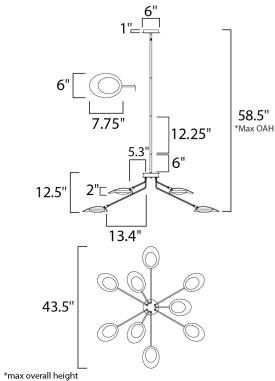

MEASUREMENTS

DIMENSION : 43.25" L x 43.25" W x 12.5" H
 MAX OAH : 58.5" OAH
 CANOPY : 6" W x 1" H x 6" L
 HANGING WEIGHT : 16.5 lb

LAMPING

INPUT VOLTAGE : 120V
 LUMENS : 4,680 Rated (4,095 Del.)
 BULB : 9 x 6.5W LED AC Integrated , 58W Total
 BULB INCLUDED : (Integrated)
 DIMMABLE : Triac CL
 CRI : 80 CRI
 COLOR_TEMP : 3000K

FINISHES OPTION

Black / Satin Brass (BKSBR)

MATERIAL

Aluminum, Acrylic

RATINGS

cETLus
 Dry Location

ADDITIONAL

ADJUSTABLE
 SLOPE: 90
 RATED LIFE 35000 Hours
 OPERATING TEMPERATURE:
 -20°C (-4°F), 40°C (104°F)