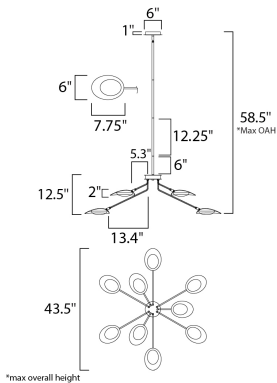

FINISHES OPTION

 Black / Satin Brass (BKSBR)

MATERIAL

Aluminum, Acrylic

RATINGS

cETLus
Dry Location

ADDITIONAL

ADJUSTABLE
SLOPE: 90
RATED LIFE 35000 Hours
OPERATING TEMPERATURE:
-20°C (-4°F), 40°C (104°F)

MEASUREMENTS

DIMENSION : 43.25" L x 43.25" W x 12.5" H
MAX OAH : 58.5" OAH
CANOPY : 6" W x 1" H x 6" L
HANGING WEIGHT : 16.5 lb

LAMPING

INPUT VOLTAGE : 120V
LUMENS : 4,680 Rated (4,095 Del.)
BULB : 9 x 6.5W LED AC Integrated , 58W Total
BULB INCLUDED : (Integrated)
DIMMABLE : Triac CL
CRI : 80 CRI
COLOR_TEMP : 3000K