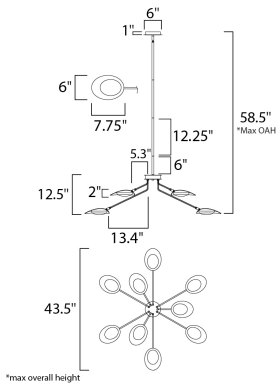

MEASUREMENTS

- DIMENSION : 43.25" L x 43.25" W x 12.5" H
- MAX OAH : 58.5" OAH
- CANOPY : 6" W x 1" H x 6" L
- HANGING WEIGHT : 16.5 lb

LAMPING

- INPUT VOLTAGE : 120V
- LUMENS : 4,680 Rated (4,095 Del.)
- BULB : 9 x 6.5W LED AC Integrated , 58W Total
- BULB INCLUDED : (Integrated)
- DIMMABLE : Triac CL
- CRI : 80 CRI
- COLOR_TEMP : 3000K

FINISHES OPTION

- Black / Satin Brass (BKSBR)

MATERIAL

Aluminum, Acrylic

RATINGS

cETLus
Dry Location

ADDITIONAL

ADJUSTABLE
SLOPE: 90
RATED LIFE 35000 Hours
OPERATING TEMPERATURE:
-20°C (-4°F), 40°C (104°F)