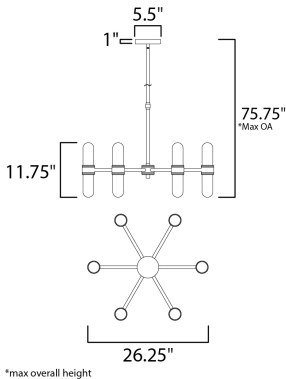

**PRODUCT DESCRIPTION**

This aptly named collection features a round tube frame of Matte Black with machined Brushed Aluminum accents and dual Clear dome glass diffusers which securely screw into each cup. Our vintage T6 lamps are included with each fixture to complete this classic design. There is also dual application for this collection in that it is suitable for Damp Location which allows for installation in both indoor and outdoor living spaces.

**MEASUREMENTS**

- DIMENSION : 26.25" L x 26.25" W x 11.75" H
- MAX OAH : 75.75" OAH
- CANOPY : 5.5" W x 1" H x 5.5" L
- HANGING WEIGHT : 17.29 lb

**LAMPING**

- INPUT VOLTAGE : 120V
- BULB : 12 x 40W Incandescent E12 Candelabra , 480W Total
- BULB INCLUDED : (Included)
- DIMMABLE : Yes
- COLOR\_TEMP : 2400K