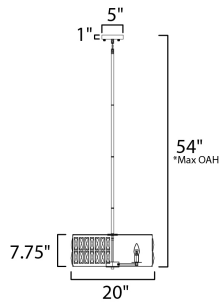

\*max overall height

**MEASUREMENTS**

- DIMENSION : 20" W x 7.75" H
- MAX OAH : 54" OAH
- CANOPY : 5" W x 1" H x 5" L
- HANGING WEIGHT : 14.96 lb

**LAMPING**

- INPUT VOLTAGE : 120V
- BULB : 4 x 40W Incandescent E12 , 160W Total
- BULB INCLUDED : (Not Included)
- DIMMABLE : Y