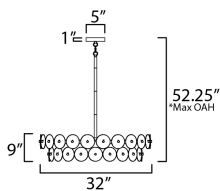

ADDITIONAL

OPERATING TEMPERATURE:
-20°C (-4°F), 40°C (104°F)

MEASUREMENTS

- DIMENSION : 32" L x 32" W x 9" H
- MAX OAH : 52.25" OAH
- CANOPY : 5" W x 1" H x 5" L
- HANGING WEIGHT : 56.25 lb

LAMPING

- INPUT VOLTAGE : 120V
- BULB : 6 x 60W Incandescent E26 Medium , 360W Total
- BULB INCLUDED : (Not Included)