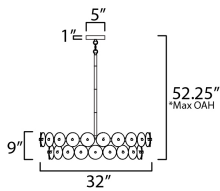

**MEASUREMENTS**

DIMENSION : 32" L x 32" W x 9" H  
 MAX OAH : 52.25" OAH  
 CANOPY : 5" W x 1" H x 5" L  
 HANGING WEIGHT : 56.25 lb

**LAMPING**

INPUT VOLTAGE : 120V  
 BULB : 6 x 60W Incandescent E26 Medium , 360W Total  
 BULB INCLUDED : (Not Included)