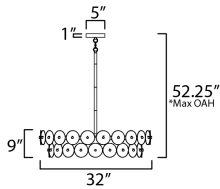

MEASUREMENTS

DIMENSION : 32" L x 32" W x 9" H
 MAX OAH : 52.25" OAH
 CANOPY : 5" W x 1" H x 5" L
 HANGING WEIGHT : 56.25 lb

LAMPING

INPUT VOLTAGE : 120V
 BULB : 6 x 60W Incandescent E26 Medium , 360W Total
 BULB INCLUDED : (Not Included)
 DIMMABLE : Triac or ELV