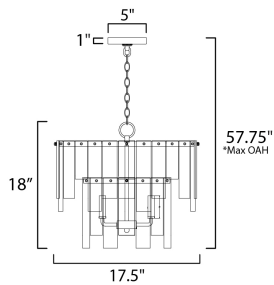

ADDITIONAL

OPERATING TEMPERATURE:
-20°C (-4°F), 40°C (104°F)

MEASUREMENTS

- DIMENSION : 17.5" L x 17.5" W x 18" H
- MAX OAH : 56" OAH
- CANOPY : 5" W x 1" H x 5" L
- HANGING WEIGHT :

LAMPING

- INPUT VOLTAGE : 120V
- BULB : 4 x 60W Incandescent E12 Candelabra , 240W Total
- BULB INCLUDED : (Not Included)
- DIMMABLE : Y