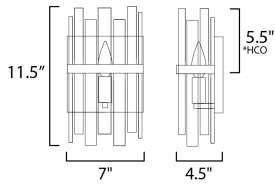

PRODUCT DESCRIPTION

Gracefully flowing molten glass panels with a uniquely organic aesthetic encircle rings of rich Darkened Bronze metal or hand-applied Gold Leaf. This refined interpretation of tiered glass pendants exudes warmth and elegance, effortlessly blending a moody ambiance with timeless contemporary charm.