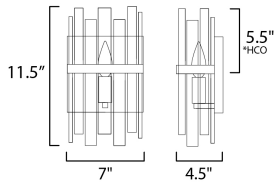

LAMPING

INPUT VOLTAGE : 120V
BULB : 1 x 60W Incandescent E12 Candelabra , 60W Total
BULB INCLUDED : (Not Included)
DIMMABLE : Y
LIGHTING_DIRECTION : Up