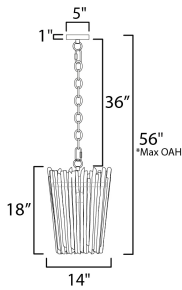

**PRODUCT DESCRIPTION**

Staggered branches of eucalyptus are meticulously linked together to form a tapered bouquet shade, showcasing exceptional handcraftsmanship. Each branch is individually shaped, with the wood finished in a hand-applied Weathered White that beautifully complements the multi-tonal Dark Bronze metal accents. A coordinating large wall sconce echoes this design, reinforcing the collection's cohesive style. This striking combination of natural materials and refined craftsmanship highlights the collection's inherent elegance.

\*max overall height

**MEASUREMENTS**

- DIMENSION : 14" L x 14" W x 18" H
- MAX OAH : 54" OAH
- CANOPY : 5" W x 1" H x 5" L
- HANGING WEIGHT : 17 lb

**LAMPING**

- INPUT VOLTAGE : 120V
- BULB : 1 x 60W Incandescent E26 Medium , 60W Total
- BULB INCLUDED : (Not Included)
- DIMMABLE : Y