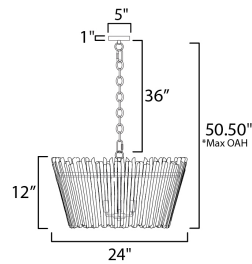

PRODUCT DESCRIPTION

Thin branches of eucalyptus are linked together into a tapered bouquet shade. Individually shaped by hand, the impeccable craftsmanship includes a hand-applied Weathered White finish on the wood that complements the multi-tonal Dark Bronze finish on the metal.

*max overall height

MEASUREMENTS

- DIMENSION : 24" L x 24" W x 12" H
- MAX OAH : 49" OAH
- CANOPY : 5" W x 1" H x 5" L
- HANGING WEIGHT : 23.26 lb

LAMPING

- INPUT VOLTAGE : 120V
- BULB : 4 x 60W Incandescent E12 Candelabra , 240W Total
- BULB INCLUDED : (Not Included)
- DIMMABLE : Triac or ELV