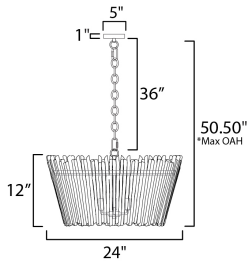

**PRODUCT DESCRIPTION**

Staggered branches of eucalyptus are meticulously linked together to form a tapered bouquet shade, showcasing exceptional handcraftsmanship. Each branch is individually shaped, with the wood finished in a hand-applied Weathered White that beautifully complements the multi-tonal Dark Bronze metal accents. A coordinating large wall sconce echoes this design, reinforcing the collection's cohesive style. This striking combination of natural materials and refined craftsmanship highlights the collection's inherent elegance.

**MEASUREMENTS**

DIMENSION : 24" L x 24" W x 12" H  
 MAX OAH : 49" OAH  
 CANOPY : 5" W x 1" H x 5" L  
 HANGING WEIGHT : 23.26 lb

**LAMPING**

INPUT VOLTAGE : 120V  
 BULB : 4 x 60W Incandescent E12 Candelabra , 240W Total  
 BULB INCLUDED : (Not Included)  
 DIMMABLE : Y