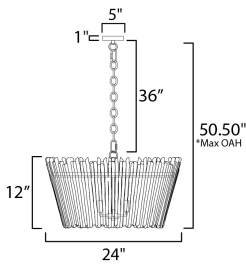

FINISHES OPTION

 Textured Bronze (TBZ)

MATERIAL

Eucalyptus, Steel

RATINGS

cULus
Dry Location

ADDITIONAL

OPERATING TEMPERATURE:
-20°C (-4°F), 40°C (104°F)

MEASUREMENTS

DIMENSION : 24" L x 24" W x 12" H
 MAX OAH : 49" OAH
 CANOPY : 5" W x 1" H x 5" L
 HANGING WEIGHT : 23.26 lb

LAMPING

INPUT VOLTAGE : 120V
 BULB : 4 x 60W Incandescent E12 Candelabra , 240W Total
 BULB INCLUDED : (Not Included)
 DIMMABLE : Y