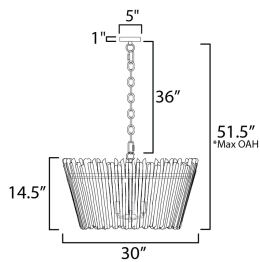

**PRODUCT DESCRIPTION**

Staggered branches of eucalyptus are meticulously linked together to form a tapered bouquet shade, showcasing exceptional handcraftsmanship. Each branch is individually shaped, with the wood finished in a hand-applied Weathered White that beautifully complements the multi-tonal Dark Bronze metal accents. A coordinating large wall sconce echoes this design, reinforcing the collection's cohesive style. This striking combination of natural materials and refined craftsmanship highlights the collection's inherent elegance.

**MEASUREMENTS**

DIMENSION : 30" L x 30" W x 14.5" H  
 MAX OAH : 51.5" OAH  
 CANOPY : 5" W x 1" H x 5" L  
 HANGING WEIGHT : 38.13 lb

**LAMPING**

INPUT VOLTAGE : 120V  
 BULB : 5 x 60W Incandescent E12 Candelabra , 300W Total  
 BULB INCLUDED : (Not Included)  
 DIMMABLE : Y