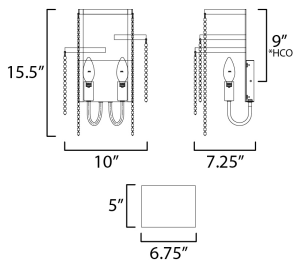

LAMPING

INPUT VOLTAGE : 120V
BULB : 2 x 60W Incandescent E12 Candelabra , 120W Total
BULB INCLUDED : (Not Included)
DIMMABLE : Y
LIGHTING_DIRECTION : Up