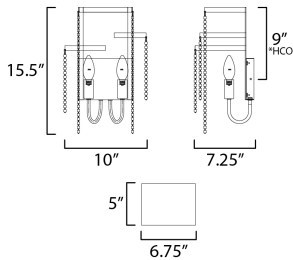

LAMPING

INPUT VOLTAGE : 120V
BULB : 2 x 60W Incandescent E12 Candelabra , 120W Total
BULB INCLUDED : (Not Included)
DIMMABLE : Y
LIGHTING_DIRECTION : Up