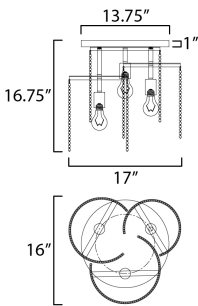

**MEASUREMENTS**

DIMENSION : 17" L x 16" W x 16.75" H  
 CANOPY : 13.75" W x 1" H x 13.75" L  
 HANGING WEIGHT : 3.7 lb

**LAMPING**

INPUT VOLTAGE : 120V  
 BULB : 3 x 60W Incandescent E26 Medium , 180W Total  
 BULB INCLUDED : (Not Included)  
 DIMMABLE : Y