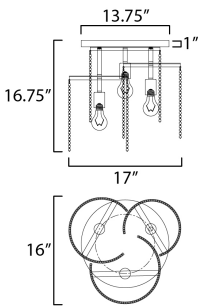

MEASUREMENTS

DIMENSION : 17" L x 16" W x 16.75" H
 CANOPY : 13.75" W x 1" H x 13.75" L
 HANGING WEIGHT : 3.7 lb

LAMPING

INPUT VOLTAGE : 120V
 BULB : 3 x 60W Incandescent E26 Medium , 180W Total
 BULB INCLUDED : (Not Included)
 DIMMABLE : Y