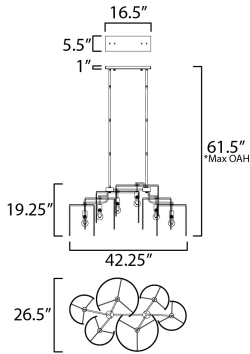

*max overall height

MEASUREMENTS

- DIMENSION : 42.25" L x 26.5" W x 19.25" H
- MAX OAH : 61.5" OAH
- CANOPY : 16.5" W x 1" H x 5.5" L
- HANGING WEIGHT : 10.1 lb

LAMPING

- INPUT VOLTAGE : 120V
- BULB : 6 x 60W Incandescent E26 Medium , 360W Total
- BULB INCLUDED : (Not Included)
- DIMMABLE : Y

FINISHES OPTION

-  Golden Silver (GS)

MATERIAL

Steel, Wood Beads

RATINGS

cULus
Dry Location

ADDITIONAL

OPERATING TEMPERATURE:
-20°C (-4°F), 40°C (104°F)