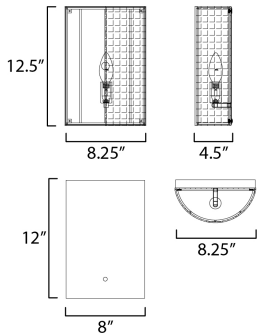

MEASUREMENTS

DIMENSION : 8.25" W x 12.25" H x 4.5" Ext
MAX OAH : 8" W x 12" H
HANGING WEIGHT : 2.75 lb

LAMPING

INPUT VOLTAGE : 120V
BULB : 1 x 60W Incandescent E26 Medium , 60W Total
BULB INCLUDED : (Not Included)
DIMMABLE : Y
LIGHTING_DIRECTION : Omni