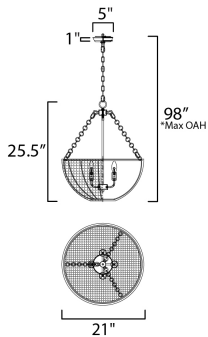

*max overall height

MEASUREMENTS

DIMENSION : 21" L x 21" W x 25.5" H
 MAX OAH : 98" OAH
 CANOPY : 5" W x 1" H x 5" L
 HANGING WEIGHT : 7.26 lb

LAMPING

INPUT VOLTAGE : 120V
 BULB : 4 x 60W Incandescent E12 Candelabra , 240W Total
 BULB INCLUDED : (Not Included)
 DIMMABLE : Y