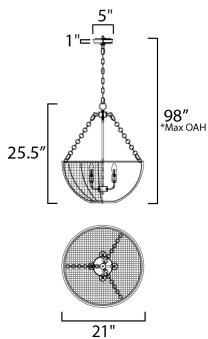

*max overall height

MEASUREMENTS

DIMENSION : 21" L x 21" W x 25.5" H
 MAX OAH : 98" OAH
 CANOPY : 5" W x 1" H x 5" L
 HANGING WEIGHT : 7.26 lb

LAMPING

INPUT VOLTAGE : 120V
 BULB : 4 x 60W Incandescent E12 Candelabra , 240W Total
 BULB INCLUDED : (Not Included)
 DIMMABLE : Y