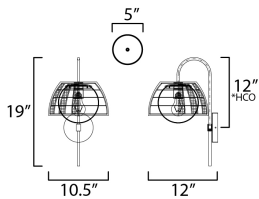

PRODUCT DESCRIPTION

Varied cotton ropes in an Off-White finish are hand woven in a decorative pattern along a metal frame finished in Gold. Housed within these artisanal shades, Satin White glass globes softly diffuse enclosed lamps.

FINISHES OPTION

Gold (GLD)

GLASS

Satin White SW

MATERIAL

Steel, Rope, Glass

RATINGS

cULus
Dry Location

ADDITIONAL

INSTALL UP/DOWN: Down
OPERATING TEMPERATURE:
-20°C (-4°F), 40°C (104°F)

MEASUREMENTS

DIMENSION : 10.5" W x 19" H x 12" Ext
MAX OAH : 5" W x 5" H
HANGING WEIGHT : 2.8 lb

LAMPING

INPUT VOLTAGE : 120V
BULB : 1 x 60W Incandescent E26 Medium , 60W Total
BULB INCLUDED : (Not Included)
DIMMABLE : Triac or ELV
LIGHTING_DIRECTION : Omni

Always consult a qualified electrician before installing any lighting product.

WESTERN DISTRIBUTION CENTER (HEADQUARTER)
253 NORTH VINELAND AVE | CITY OF INDUSTRY, CA 91746

EASTERN DISTRIBUTION CENTER
101 GARDNER PARK | PEACHTREE CITY, GA 30269

P. 626.956.4200 | F. 626.956.4225 | maximlighting.com