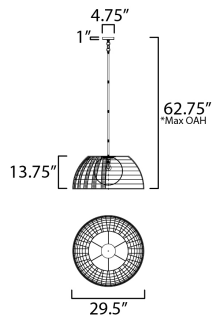

PRODUCT DESCRIPTION

Varied cotton ropes in an Off-White finish are hand woven in a decorative pattern along a metal frame finished in Gold. Housed within these artisanal shades, Satin White glass globes softly diffuse enclosed lamps.

*max overall height

MEASUREMENTS

- DIMENSION : 29.5" L x 29.5" W x 13.75" H
- MAX OAH : 62.75" OAH
- CANOPY : 4.75" W x 1" H x 4.75" L
- HANGING WEIGHT : 9.9 lb

LAMPING

- INPUT VOLTAGE : 120V
- BULB : 1 x 60W Incandescent E26 Medium , 60W Total
- BULB INCLUDED : (Not Included)
- DIMMABLE : Y