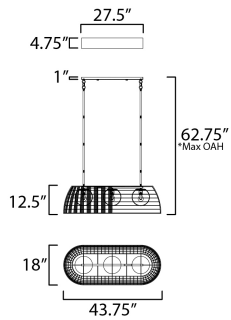

PRODUCT DESCRIPTION

Varied cotton ropes in an Off-White finish are hand woven in a decorative pattern along a metal frame finished in Gold. Housed within these artisanal shades, Satin White glass globes softly diffuse enclosed lamps.

*max overall height

MEASUREMENTS

- DIMENSION : 18" L x 43.75" W x 12.5" H
- MAX OAH : 61.25" OAH
- CANOPY : 27.5" W x 1" H x 4.75" L
- HANGING WEIGHT : 20.9 lb

LAMPING

- INPUT VOLTAGE : 120V
- BULB : 3 x 60W Incandescent E26 Medium , 180W Total
- BULB INCLUDED : (Not Included)
- DIMMABLE : Triac or ELV