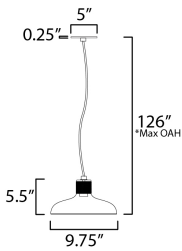

*max overall height

MEASUREMENTS

- DIMENSION : 9.75" L x 9.75" W x 5.5" H
- MAX OAH : 126" OAH
- CANOPY : 5" W x 0.25" H x 5" L
- HANGING WEIGHT : 4.99 lb

LAMPING

- INPUT VOLTAGE : 120V
- BULB : 1 x 60W Incandescent E26 Medium , 60W Total
- BULB INCLUDED : (Not Included)
- DIMMABLE : Y