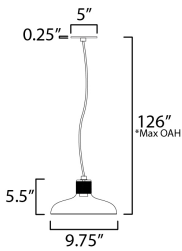

*max overall height

MEASUREMENTS

- DIMENSION : 9.75" L x 9.75" W x 5.5" H
- MAX OAH : 126" OAH
- CANOPY : 5" W x 0.25" H x 5" L
- HANGING WEIGHT : 4.99 lb

LAMPING

- INPUT VOLTAGE : 120V
- BULB : 1 x 60W Incandescent E26 Medium , 60W Total
- BULB INCLUDED : (Not Included)
- DIMMABLE :