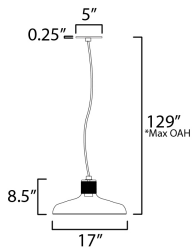

*max overall height

MEASUREMENTS

- DIMENSION : 17" L x 17" W x 8.5" H
- MAX OAH : 129" OAH
- CANOPY : 5" W x 0.25" H x 5" L
- HANGING WEIGHT : 9.05 lb

LAMPING

- INPUT VOLTAGE : 120V
- BULB : 1 x 60W Incandescent E26 Medium , 60W Total
- BULB INCLUDED : (Not Included)
- DIMMABLE : Y